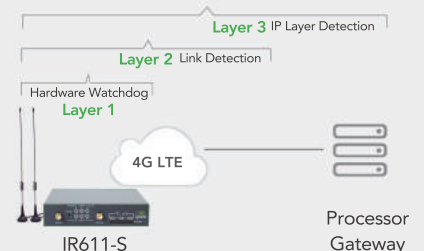

## InRouter611 4G LTE Wireless ATM Modem

verizon | at&t | T-Mobile | Sprint | ROGERS

- + 4G LTE CAT 1/CAT M1
- + Verizon, AT&T and etc.
- + 1\*Ethernet Port
- + 2\*3G/4G Antennas
- + 2\*Wi-Fi Antennas
- + Remote manageable via SmartATM cloud
- + 3-Year Warranty

Easy LTE Migration

## High Reliability & Security

Advanced Firewall  
Ensures Data Security

Encrypted Data  
Transmission

3 Layers Auto-Recovery for  
Always-on Connectivity