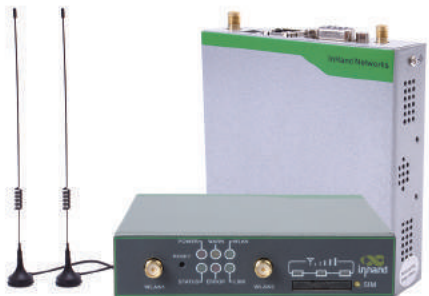

## InRouter611 4G LTE Wireless ATM Modem

verizon | at&t | T-Mobile | Sprint | ROGERS

- + 4G LTE CAT 1/CAT M1
- + Verizon, AT&T and etc.
- + 1\*Ethernet Port
- + 2\*3G/4G Antennas
- + 2\*Wi-Fi Antennas
- + Remote manageable via SmartATM cloud
- + 3-Year Warranty